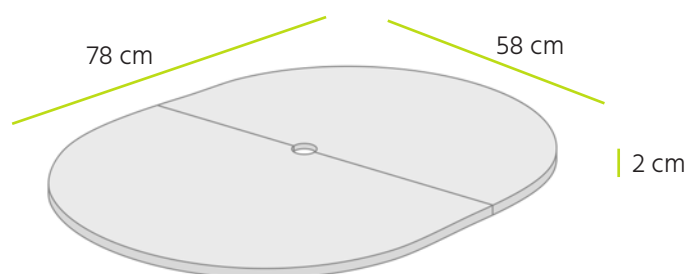

covergum · natural · datasheet

product	covergum
description	covers for miniguum
color	natural (plywood)
reference	CG-N-01

general features

description	covergum are covers to convert the minicrib miniguum into a toy box, a table, ... and enjoy it forever; the bottom perimeter has a slot to fit perfectly with the minicrib miniguum
includes	covers (2 pieces)

technical features

material	birch plywood 18 mm thickness varnished, satin transparent
dimensions	2 units of 58 cm x 39 cm x 2 cm (W x D x H)
box dimensions	61 cm x 41 cm x 4,5 cm (W x D x H)
weight without / with box	4,8 kg / 5,0 kg

certifications

material	FSC certificated birch plywood
finishing	EN 71-3

to clean, use a wet cloth and avoid abrasive products

the exposure of the minicrib to direct sunlight may produce variations in its color