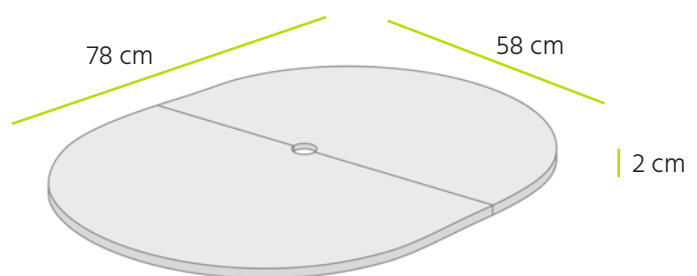

covergum · white · datasheet

product	covergum
description	covers for miniguum
color	white
reference	CG-L-01

general features

description	covergum are covers to convert the minicrib miniguum into a toy box, a table, ... and enjoy it forever; the bottom perimeter has a slot to fit perfectly with the minicrib miniguum
includes	covers (2 pieces)

technical features

material	MDF 19 mm thickness lacquered, satin white
dimensions	2 units of 58 cm x 39 cm x 2 cm (W x D x H)
box dimensions	61 cm x 41 cm x 4,5 cm (W x D x H)
weight without / with box	5,8 kg / 6,0 kg

certifications

material	FSC certificated MDF
finishing	EN 71-3

to clean, use a wet cloth and avoid abrasive products

the exposure of the minicrib to direct sunlight may produce variations in its color